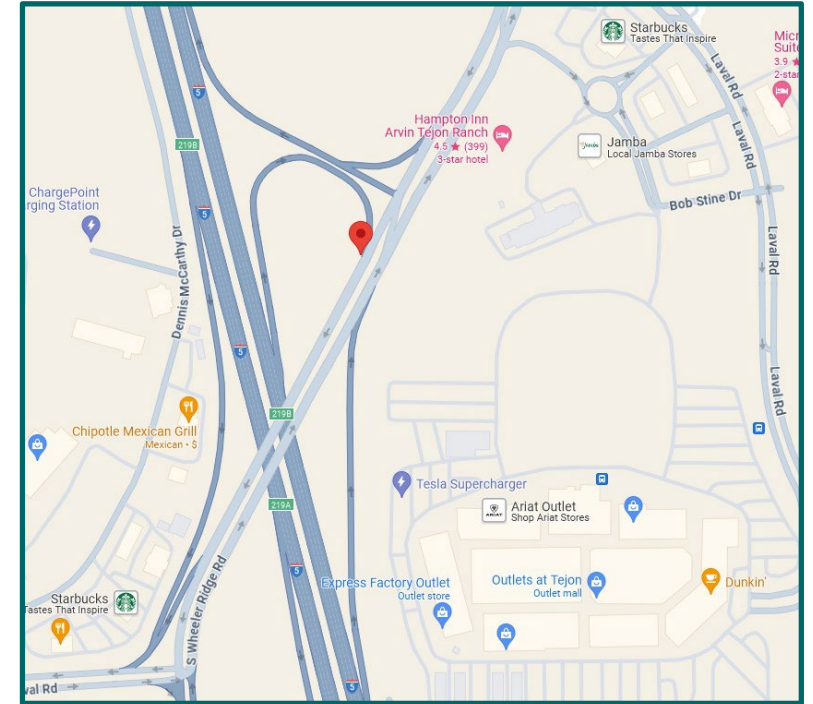

Transform Distribution Center in Tejon Ranch CA

REIMAGINING RETAIL SPACE

Transform Distribution Center
5205 S Wheeler Road, Suite B
Tejon Ranch, CA 93203

PROPERTY HIGHLIGHTS:	
STORE LEVELS	1
BUILDING SQ. FT.	189,880