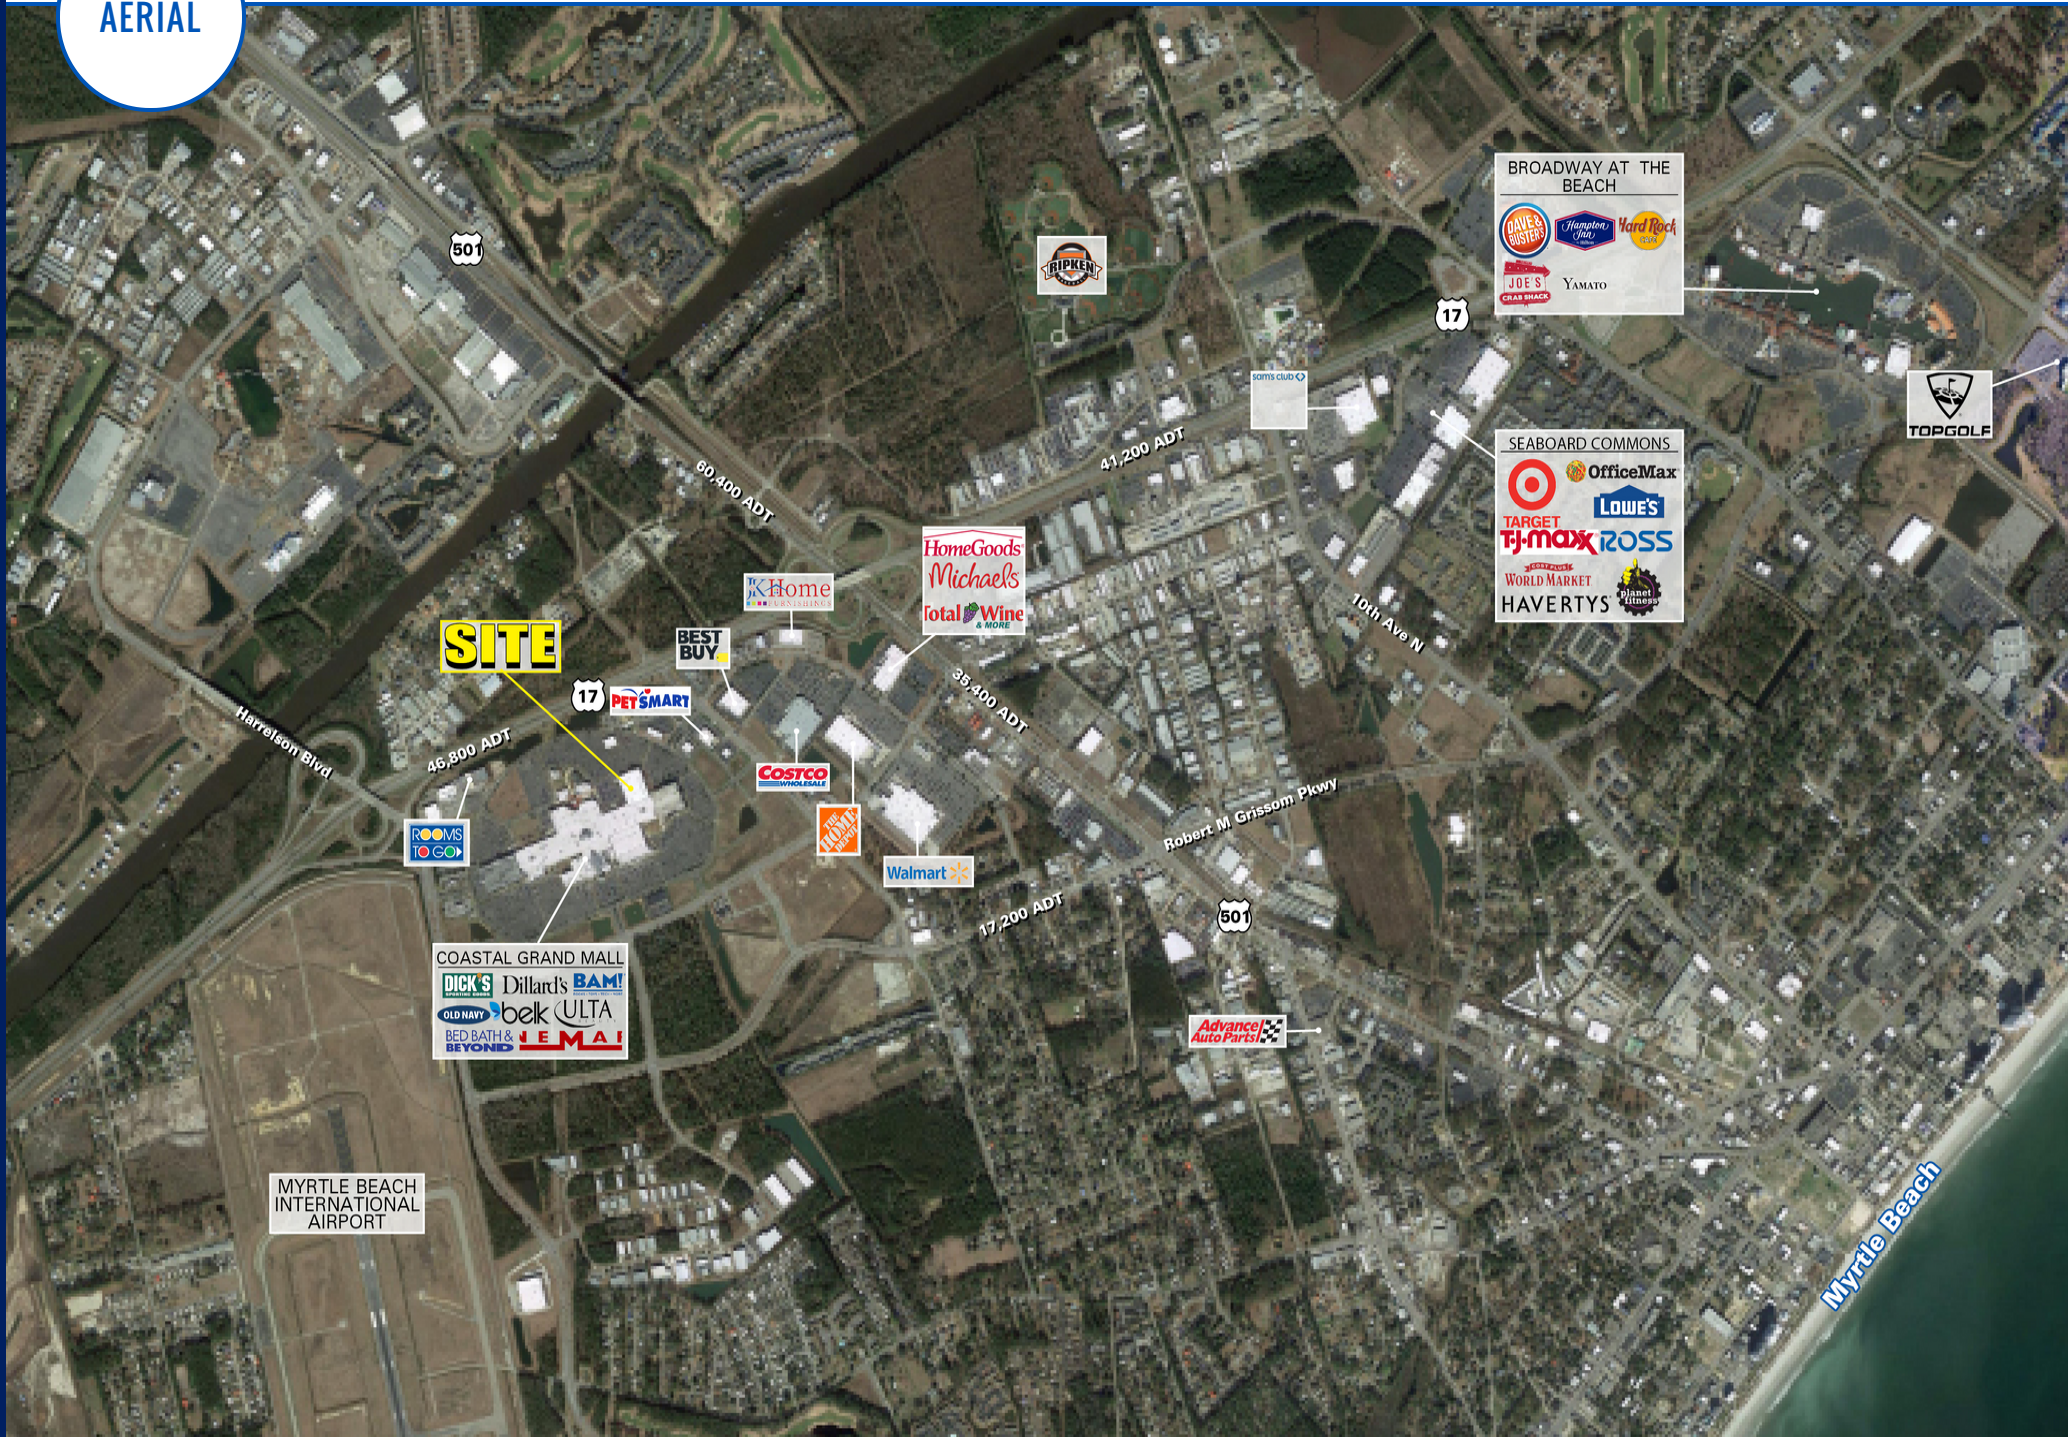

AERIAL

EXISTING SEARS • 142,722 SF AVAILABLE FOR LEASE OR SALE • RETAIL

SITE

COASTAL GRAND MALL
DICK'S Dillard's BAMI
OLD NAVY belk ULTA
BED BATH & BEYOND JEMAI

BROADWAY AT THE BEACH
DAVE & BUSTERS Hampton Inn Hard Rock
JOE'S CRAB SHACK YAMATO

SEABOARD COMMONS
OfficeMax
LOWE'S
TARGET TJ-maxx ROSS
WORLD MARKET planet fitness
HAVERTYS

ROOMS TO GO

PET SMART

BEST BUY

Home

HomeGoods
Michaels
Total Wine & More

COSTCO

THE HOME DEPOT

Walmart

RIPKEN

SPORTS CLUB

TOPGOLF

Advance Auto Parts

501

17

17

501

46,800 ADT

60,400 ADT

41,200 ADT

36,400 ADT

17,200 ADT

MYRTLE BEACH INTERNATIONAL AIRPORT

Myrtle Beach