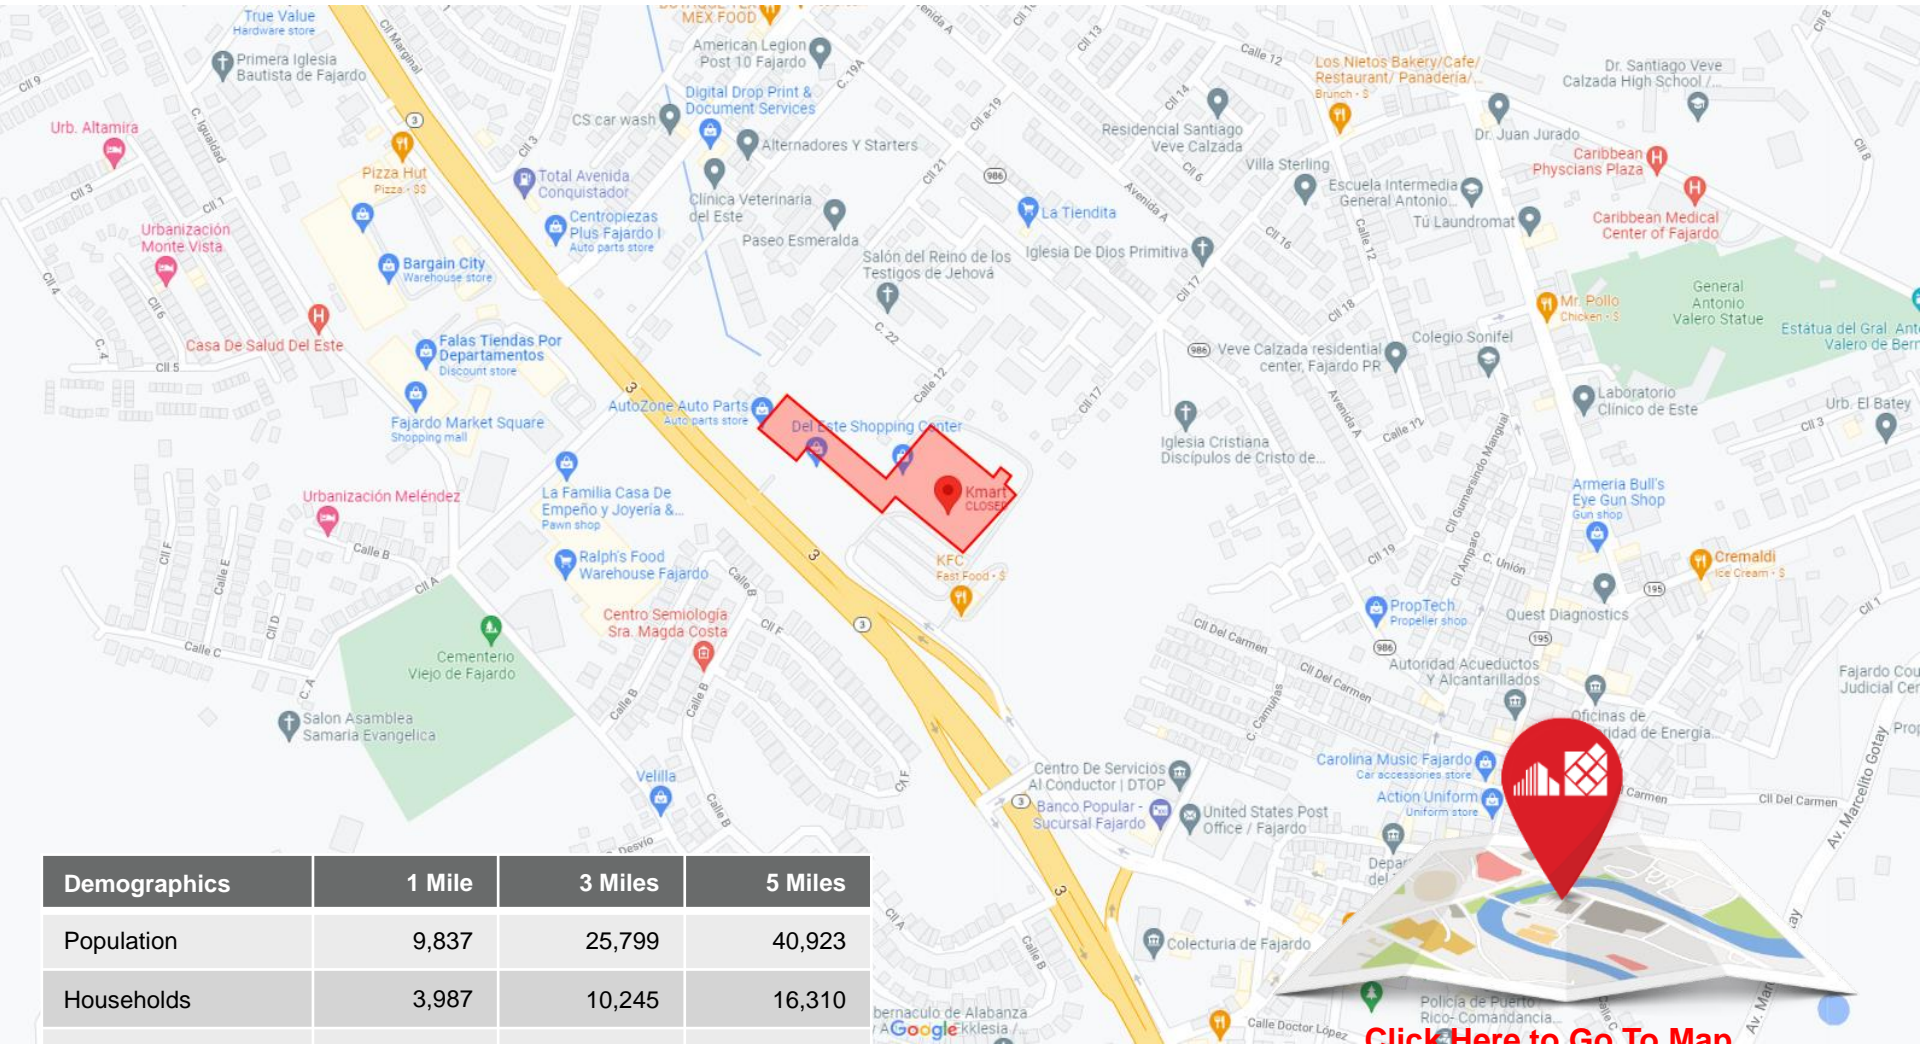

Del Este Shopping Center

Fajardo, PR

AVAILABLE FOR SALE OR LEASE

150,000 SF Approx.

Fernando Toro
President
(787) 977-7373
ftoro@propertyconceptscommercial.com

Adolfo Fernandez
Leasing Director
(787) 977-7373
afernandez@propertyconceptscommercial.com

Del Este Shopping Center - Fajardo, PR

Map

Demographics	1 Mile	3 Miles	5 Miles
Population	9,837	25,799	40,923
Households	3,987	10,245	16,310
Median Income	\$ 18,310	\$ 20,837	\$ 21,990
Average Income	\$ 27,909	\$ 29,383	\$ 33,167

[Click Here to Go To Map](#)

Del Este Shopping Center - Fajardo, PR

Property Photos

Del Este Shopping Center - Fajardo, PR

Site Plan

Del Este Shopping Center - Fajardo, PR

Aerial View

Fernando Toro