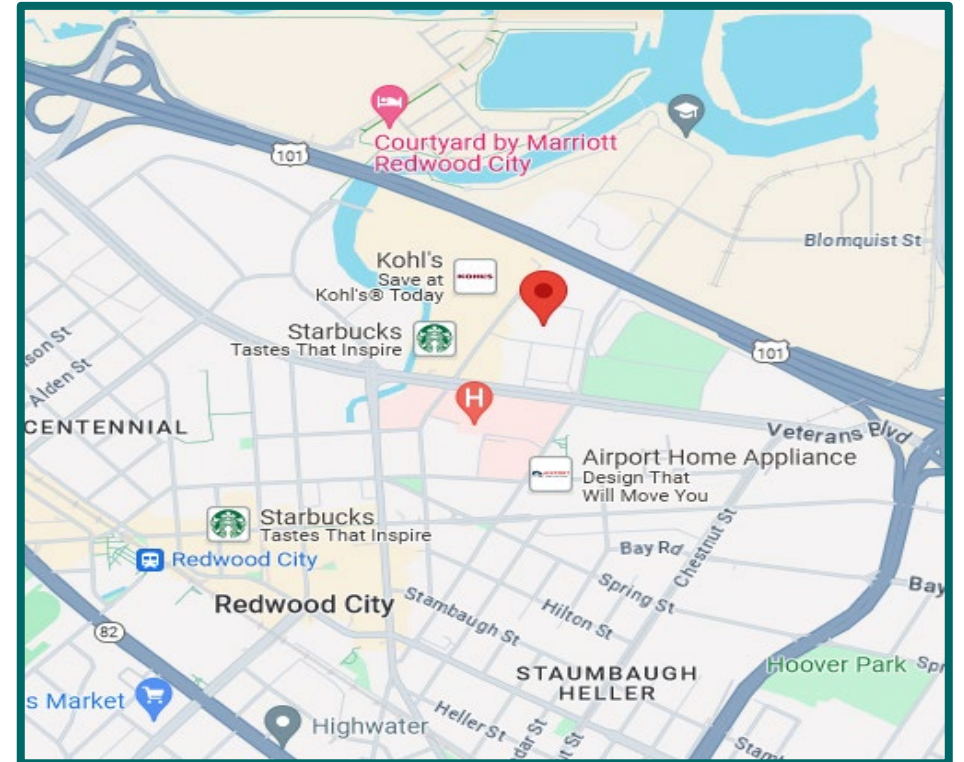

Kmart in Redwood City CA

REIMAGINING RETAIL SPACE

Kmart
1155 Veterans Blvd
Redwood City, California 94063

PROPERTY HIGHLIGHTS:	
STORE LEVELS	1
BUILDING SQ. FT.	96,268
SITE ACREAGE	9.28